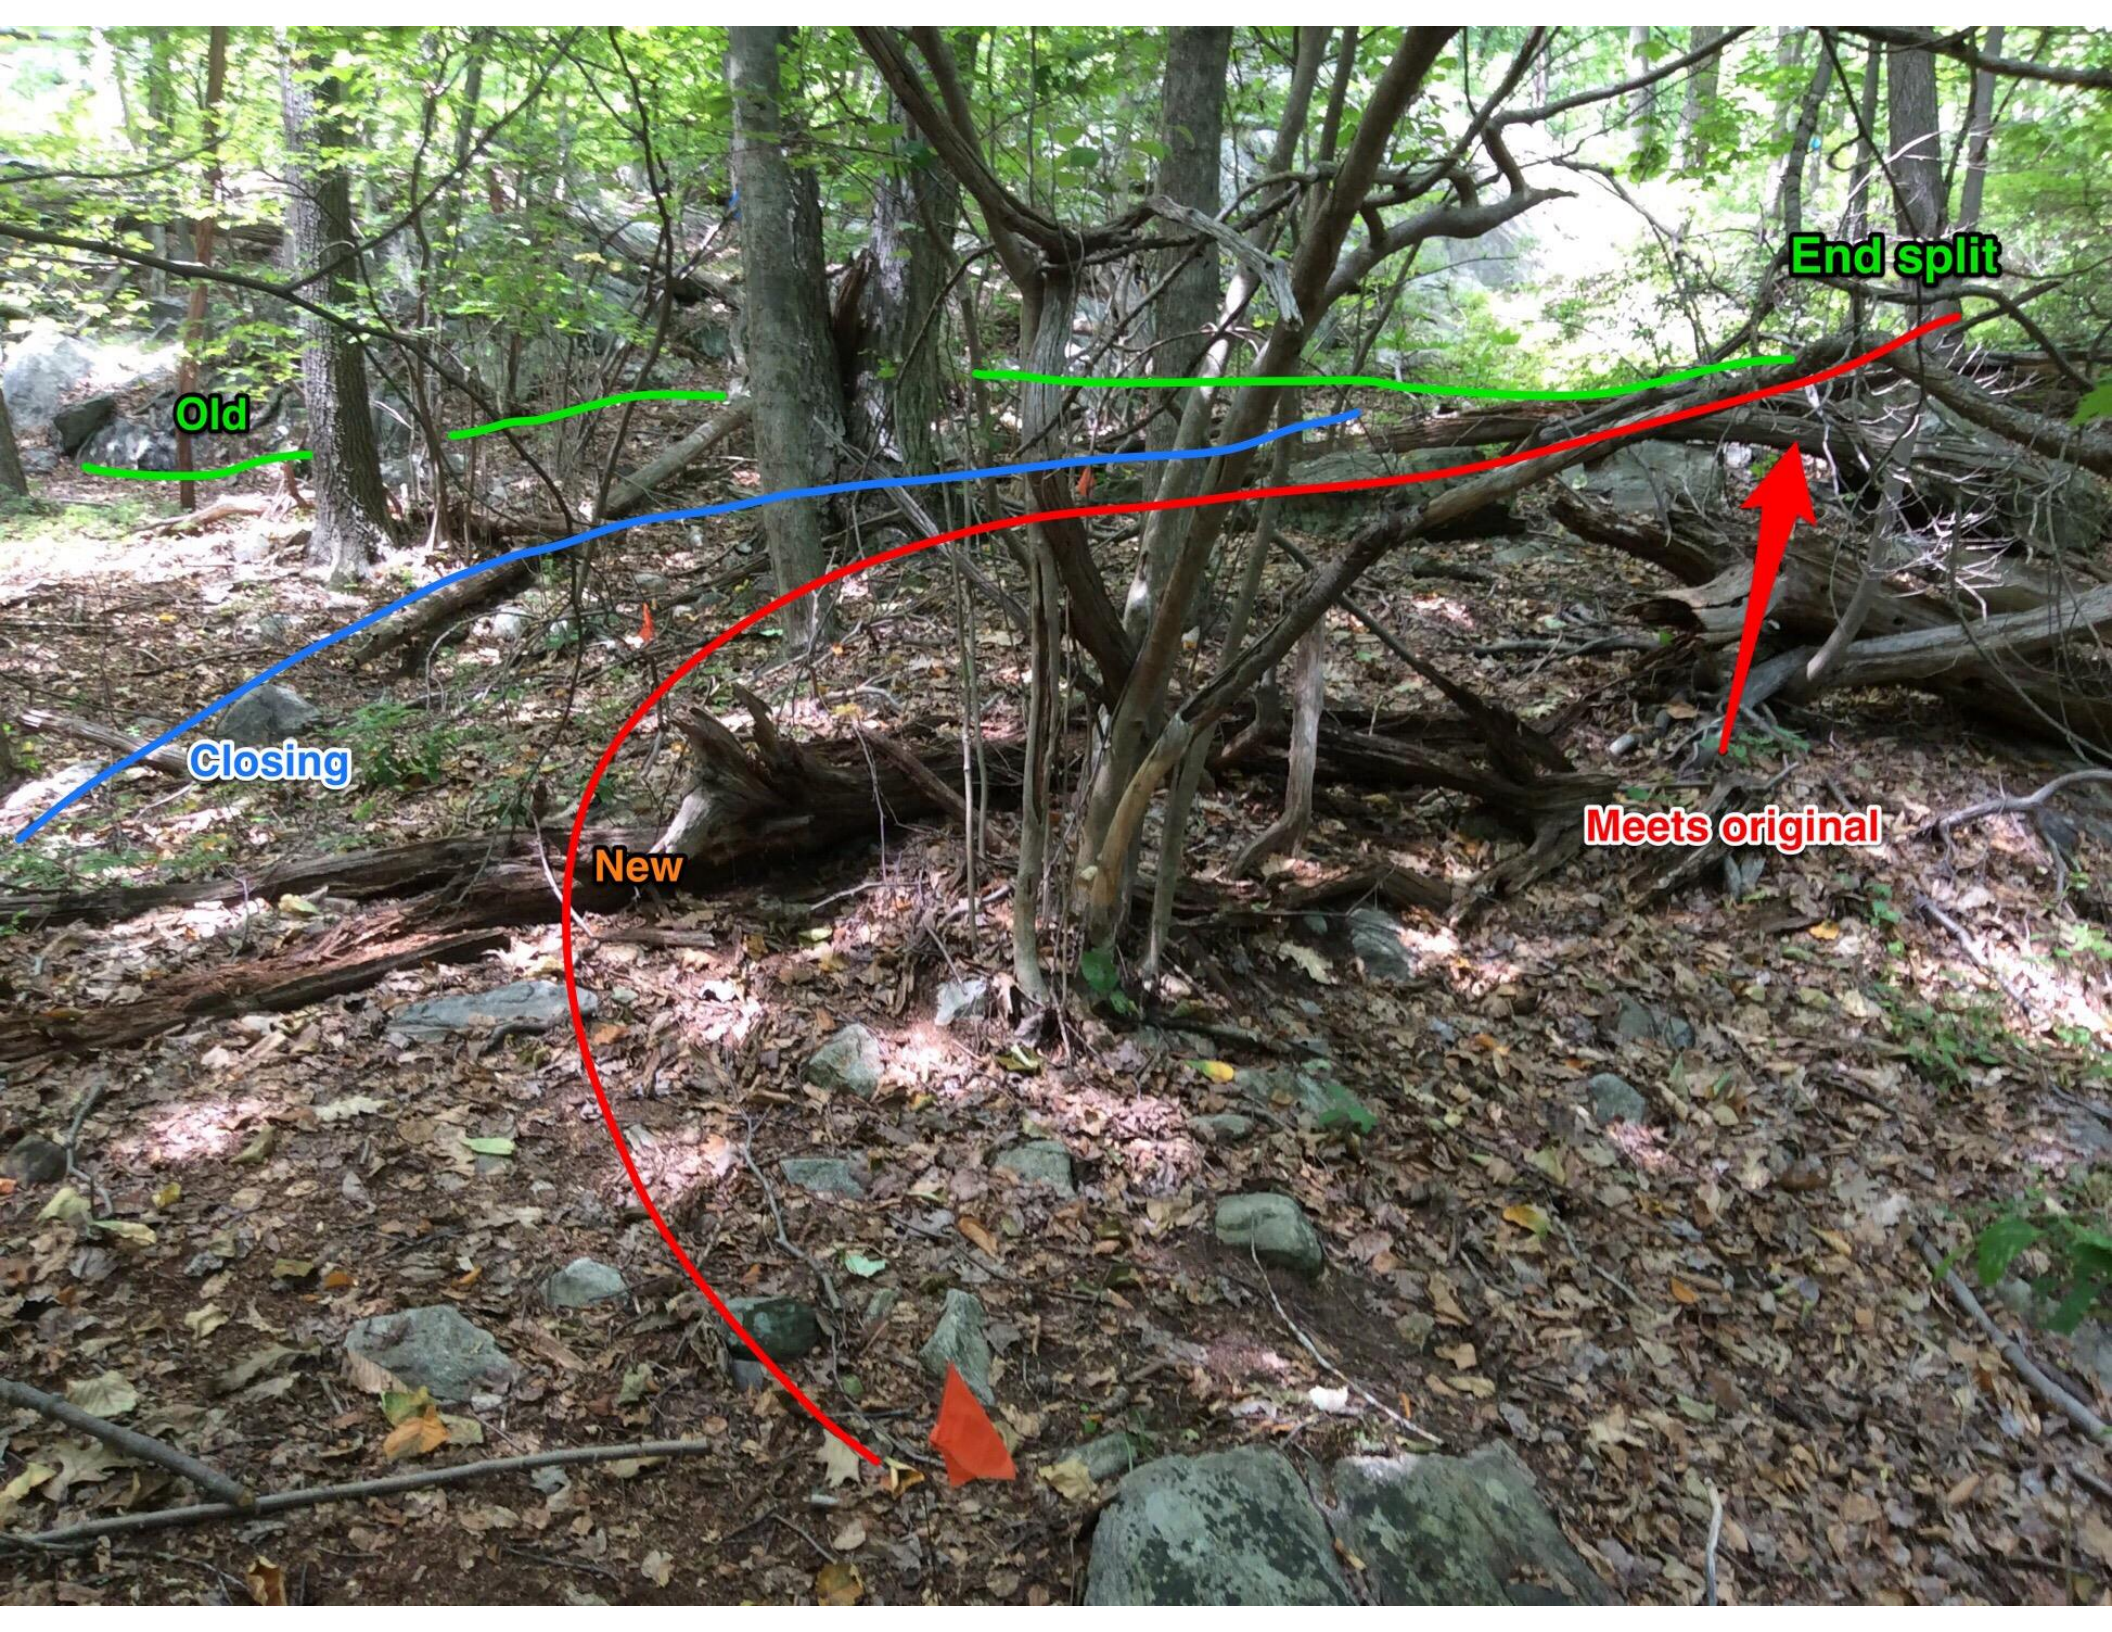

Taconic State

AT Reach-500 ft

Appalachian Trail

TRAIL

41.47945 N, 73.82110 W

Old

New

Begin split

Old

New

End split

Old

Closing

New

Meets original

Looking back towards beginning split

Begin split

Old

New