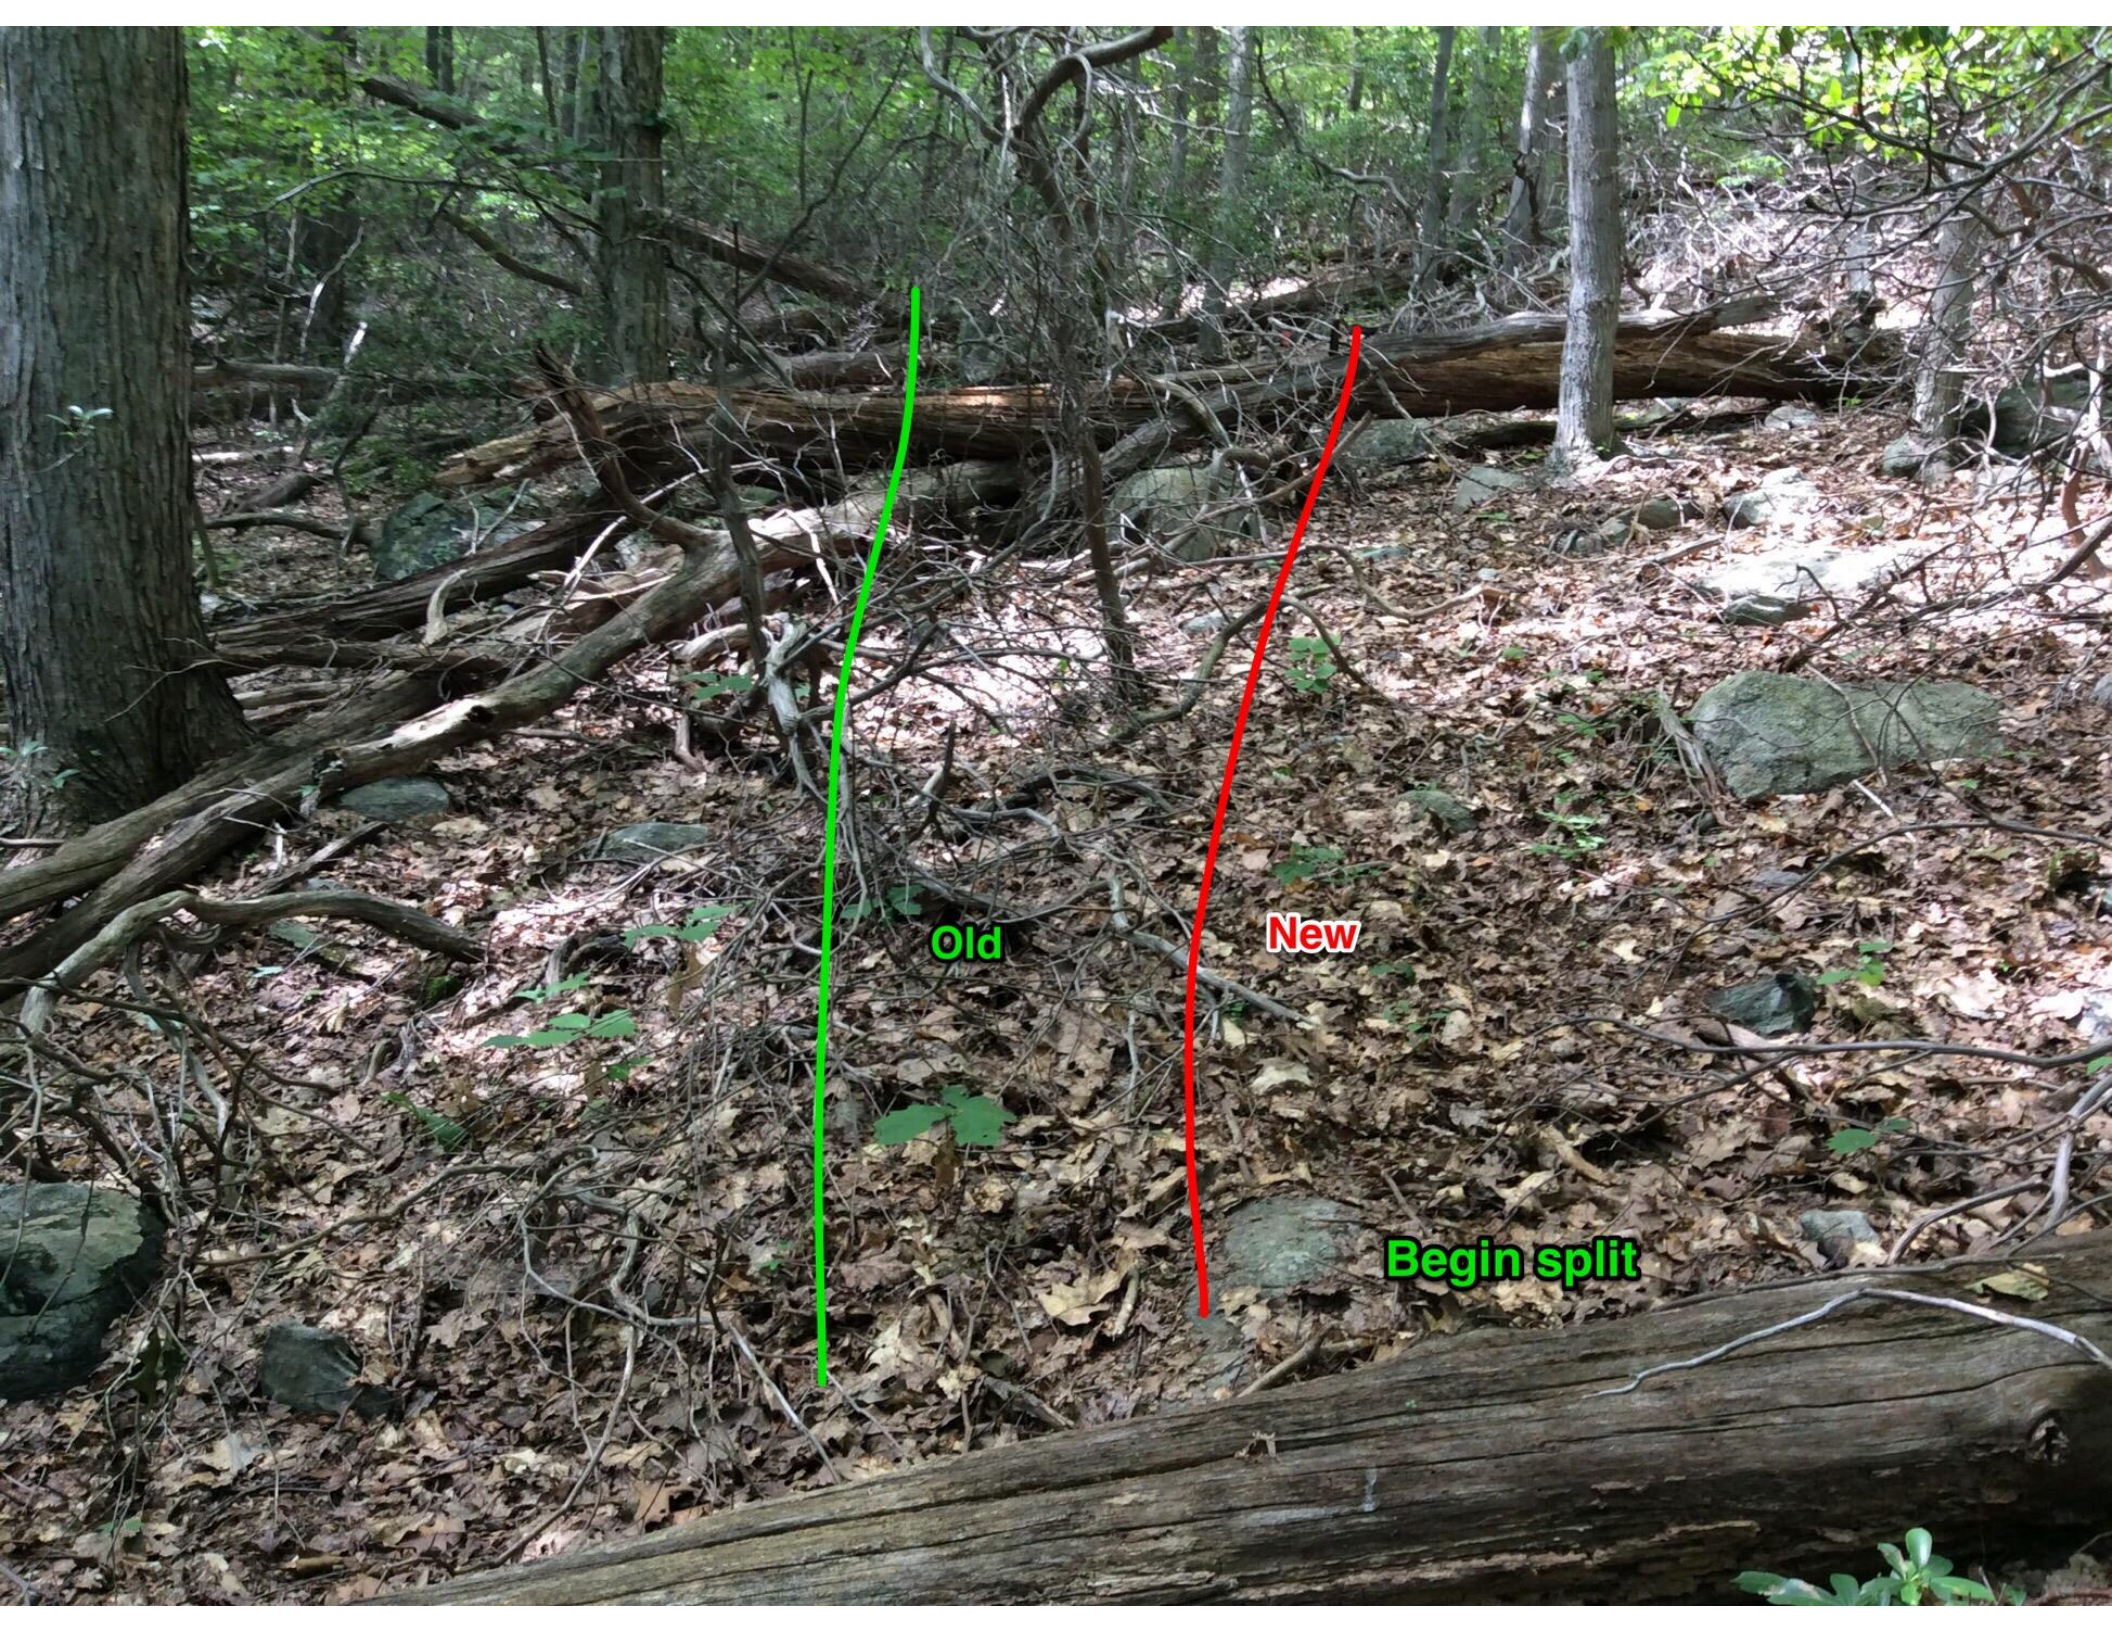

Taconic State

AT Reach-500 ft

Appalachian Trail

TRAIL

41.47945 N, 73.82110 W

Old

New

Begin split

Old

New

End split

Old

Closing

New

Meets original

Looking back towards beginning split

Begin split

Old

New